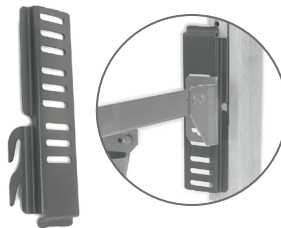

Accessories

FOR BEDDING SUPPORT

Style No. 67
Swing Hinge
Permits split King beds to swing open for easier cleaning.

Style No. G-10
High-Impact Plastic Glide
Raises bed to 10" from floor to rail.

Style No. 1340/68
Modi-Plate™
Adapts standard bolt-on brackets to accommodate odd-sized headboards.

Style No. 65
Adapter Hook
Allows easy conversion from bolt-on to hook-on brackets.

Style No. 148
Headboard Display Rails
12" length; hook-on

Style No. 149
Headboard Display Rails
12" length; bolt-on

Contact your Fashion Bed Group representative for more information.