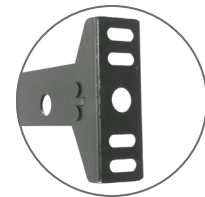

Accessories

FOR BEDDING SUPPORT

Style No. 67
Swing Hinge
Permits split King beds to swing open for easier cleaning.

Style No. G-10
High-Impact Plastic Glide
Raises bed to 10" from floor to rail.

Style No. 1340/68
Modi-Plate™
Adapts standard bolt-on brackets to accommodate odd-sized headboards.

Style No. 65
Adapter Hook
Allows easy conversion from bolt-on to hook-on brackets.

Style No. 148
Headboard Display Rails
12" length; hook-on

Style No. 149
Headboard Display Rails
12" length; bolt-on

Contact your Fashion Bed Group representative for more information.